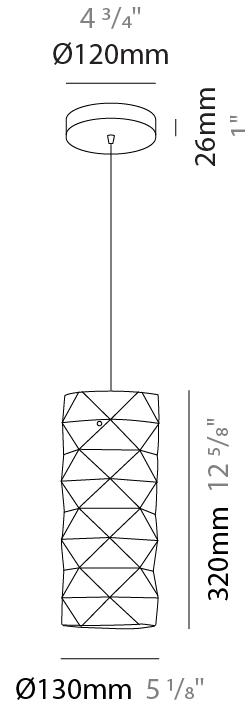

PRISMA SUSPENSION

D61077-

base number   Finish
Options

1. To build a product code in our configurator select the specify button on the base model # product page
2. To build a manual product code on this datasheet choose from the options listed below in blue font and add the suffix to the base model #

GENERAL

Series: Prisma
Partner: Linea Zero
Division: Design
Installation: Suspension
Product Type: Pendant
Mounting Location: Ceiling

PHYSICAL

Shape: Cylinder
Diameter (mm): 130
Diameter (in): 5 1/8
Height (mm): 320
Height (in): 12 5/8
Max. Overall Height (mm): 1900
Max. Overall Height (in): 74 13/16
Diffuser: Polilux™ Shade - See Finish Options
[Fixture Finish: WHI / SIL / NGD / COP / PKM](#)
Fixture Material: Polilux™/ Metal holder
Primary Material: Non-Static Polilux

ELECTRICAL

Number of Lamps: 1
Lamp Type: LED Retrofit
Bulb Included: Bulb Not Included
Max. Wattage Per Lamp (W): 7
Lamp Base: E26
Input Voltage (V): 120
Upon Request: 277Vac / GU24

LED

OPTICAL

RATINGS AND CERTIFICATIONS

Certified By: Certified for North American Standards
IP rating: IP20

PROJECT	_____
TYPE	_____
SPECIFIER	_____
QUANTITY	_____
DATE	_____