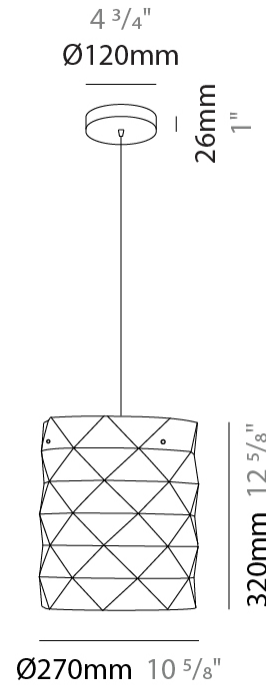

PRISMA SUSPENSION

D61078-

base number   Finish
Options

1. To build a product code in our configurator select the specify button on the base model # product page
2. To build a manual product code on this datasheet choose from the options listed below in blue font and add the suffix to the base model #

GENERAL

Series: Prisma
Partner: Linea Zero
Division: Design
Installation: Suspension
Product Type: Pendant
Mounting Location: Ceiling

PHYSICAL

Shape: Cylinder
Diameter (mm): 270
Diameter (in): 10 ⁵/₈
Height (mm): 320
Height (in): 12 ⁵/₈
Max. Overall Height (mm): 1900
Max. Overall Height (in): 74 ¹³/₁₆
Diffuser: Polilux™ Shade - See Finish Options
[Fixture Finish: WHI / SIL / NGD / COP / PKM](#)
Fixture Material: Polilux™/ Metal holder
Primary Material: Non-Static Polilux

ELECTRICAL

Number of Lamps: 1
Lamp Type: LED Retrofit
Bulb Included: Bulb Not Included
Max. Wattage Per Lamp (W): 7
Lamp Base: E26
Input Voltage (V): 120
Upon Request: 277Vac / GU24

LED

OPTICAL

RATINGS AND CERTIFICATIONS

Certified By: Certified for North American Standards
IP rating: IP20

PROJECT	_____
TYPE	_____
SPECIFIER	_____
QUANTITY	_____
DATE	_____