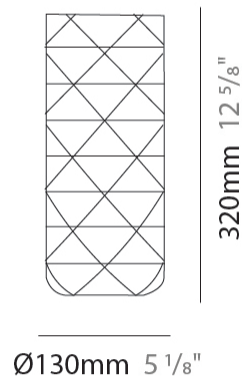

PRISMA PORTABLE

D64048-

base number   Finish
Options

1. To build a product code in our configurator select the specify button on the base model # product page
2. To build a manual product code on this datasheet choose from the options listed below in blue font and add the suffix to the base model #

GENERAL

Series: Prisma
Partner: Linea Zero
Division: Design
Installation: Portable
Product Type: Table
Mounting Location: Table

PHYSICAL

Shape: Cylinder
Diameter (mm): 130
Diameter (in): 5 1/8
Height (mm): 320
Height (in): 12 5/8
Diffuser: Polilux™ Shade - See Finish Options
[Fixture Finish: WHI / SIL / NGD / COP / PKM](#)
Fixture Material: Polilux™/ Metal holder
Primary Material: Non-Static Polilux

ELECTRICAL

Number of Lamps: 1
Lamp Type: LED Retrofit
Bulb Included: Bulb Not Included
Max. Wattage Per Lamp (W): 7
Lamp Base: E26
Input Voltage (V): 120
Upon Request: 277Vac / GU24

LED

OPTICAL

RATINGS AND CERTIFICATIONS

Certified By: Certified for North American Standards
IP rating: IP20

PROJECT
TYPE
SPECIFIER
QUANTITY
DATE